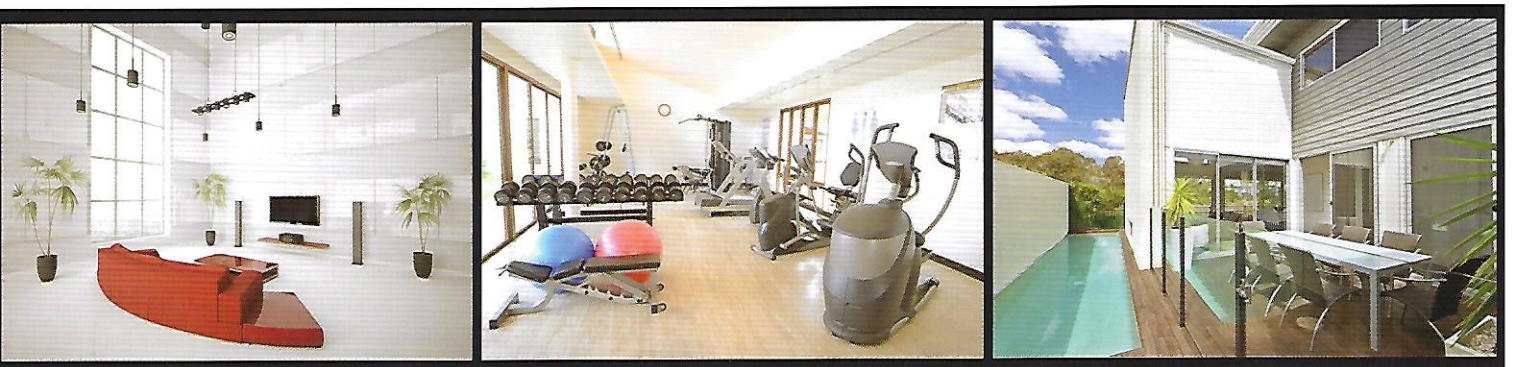

產品構造

■ 剖面圖

規格 Specification

表面密度2.1kg/m² 厚度1.2mm×寬940mm×10m卷

Dimensions 2.1kg/m² Thickness 1.2mm×Coverage 940mm×10m sheet